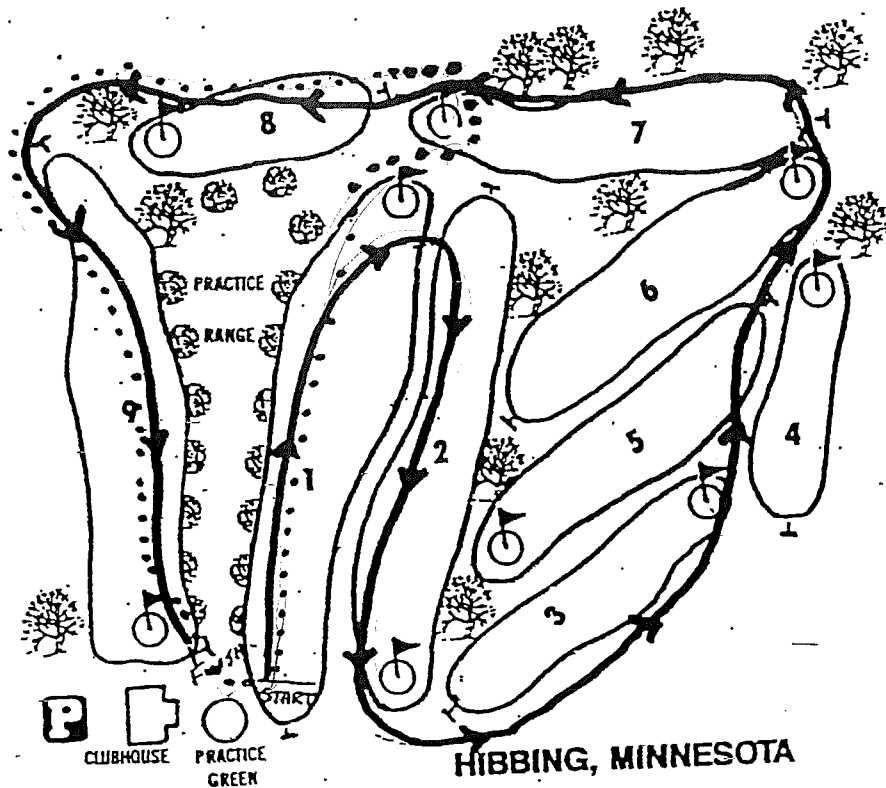

3000 M COURSE
JR HIGH GIRLS AND BOYS

1ST LAP = SMALL LOOP (DOTTED)

2ND LAP = BIG LOOP (SOLID)

- YELLOW FLAG..... RIGHT TURN
- RED FLAG..... LEFT TURN
- BLUE FLAG..... STRAIGHT AHEAD
- ORANGE CONES..... RUN BETWEEN

WATCH YOUR COURSE MARKINGS!!!!!!

5000 M COURSE

VARSITY/JV

1ST LAP = SMALL LOOP (DOTTED)

2ND, 3RD LAPS = BIG LOOPS (SOLID)

YELLOW FLAG..... RIGHT TURN

RED FLAG..... LEFT TURN

BLUE FLAG..... STRAIGHT AHEAD

ORANGE CONES..... RUN BETWEEN

WATCH YOUR COURSE MARKINGS!!!!!!