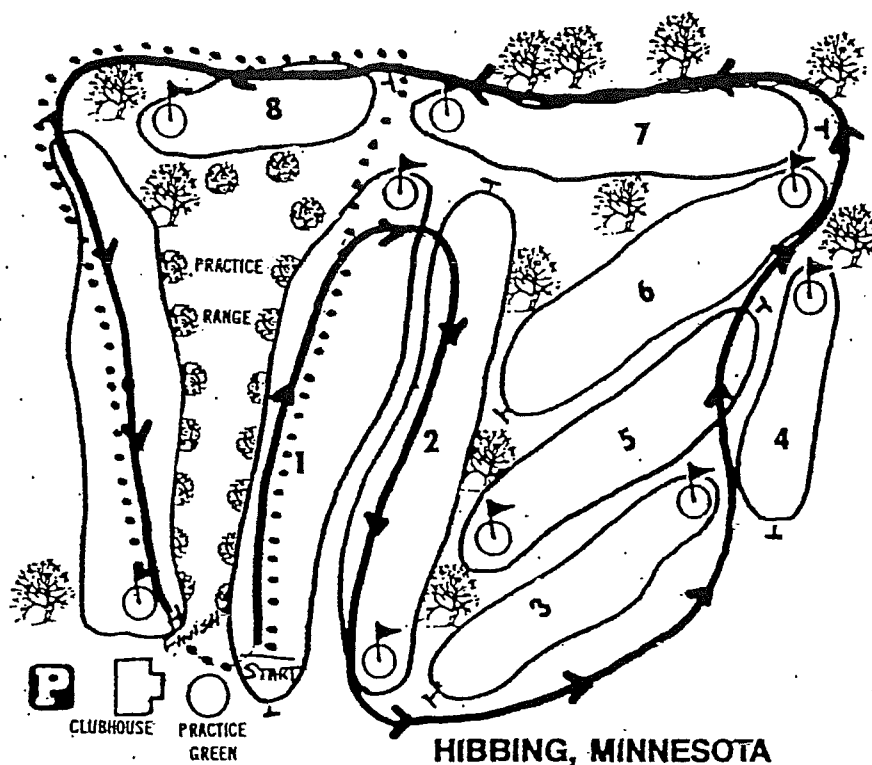

3000 M COURSE
JR HIGH GIRLS AND BOYS

1ST LAP = SMALL LOOP (DOTTED)

2ND LAP = BIG LOOP (SOLID)

- YELLOW FLAG..... RIGHT TURN
- RED FLAG..... LEFT TURN
- BLUE FLAG..... STRAIGHT AHEAD
- ORANGE CONES..... RUN BETWEEN

WATCH YOUR COURSE MARKINGS!!!!!!

5000 M COURSE

VARSITY/JV

1ST LAP = SMALL LOOP (DOTTED)

2ND, 3RD LAPS = BIG LOOPS (SOLID)

YELLOW FLAG..... RIGHT TURN

RED FLAG..... LEFT TURN

BLUE FLAG..... STRAIGHT AHEAD

ORANGE CONES..... RUN BETWEEN

WATCH YOUR COURSE MARKINGS!!!!!!